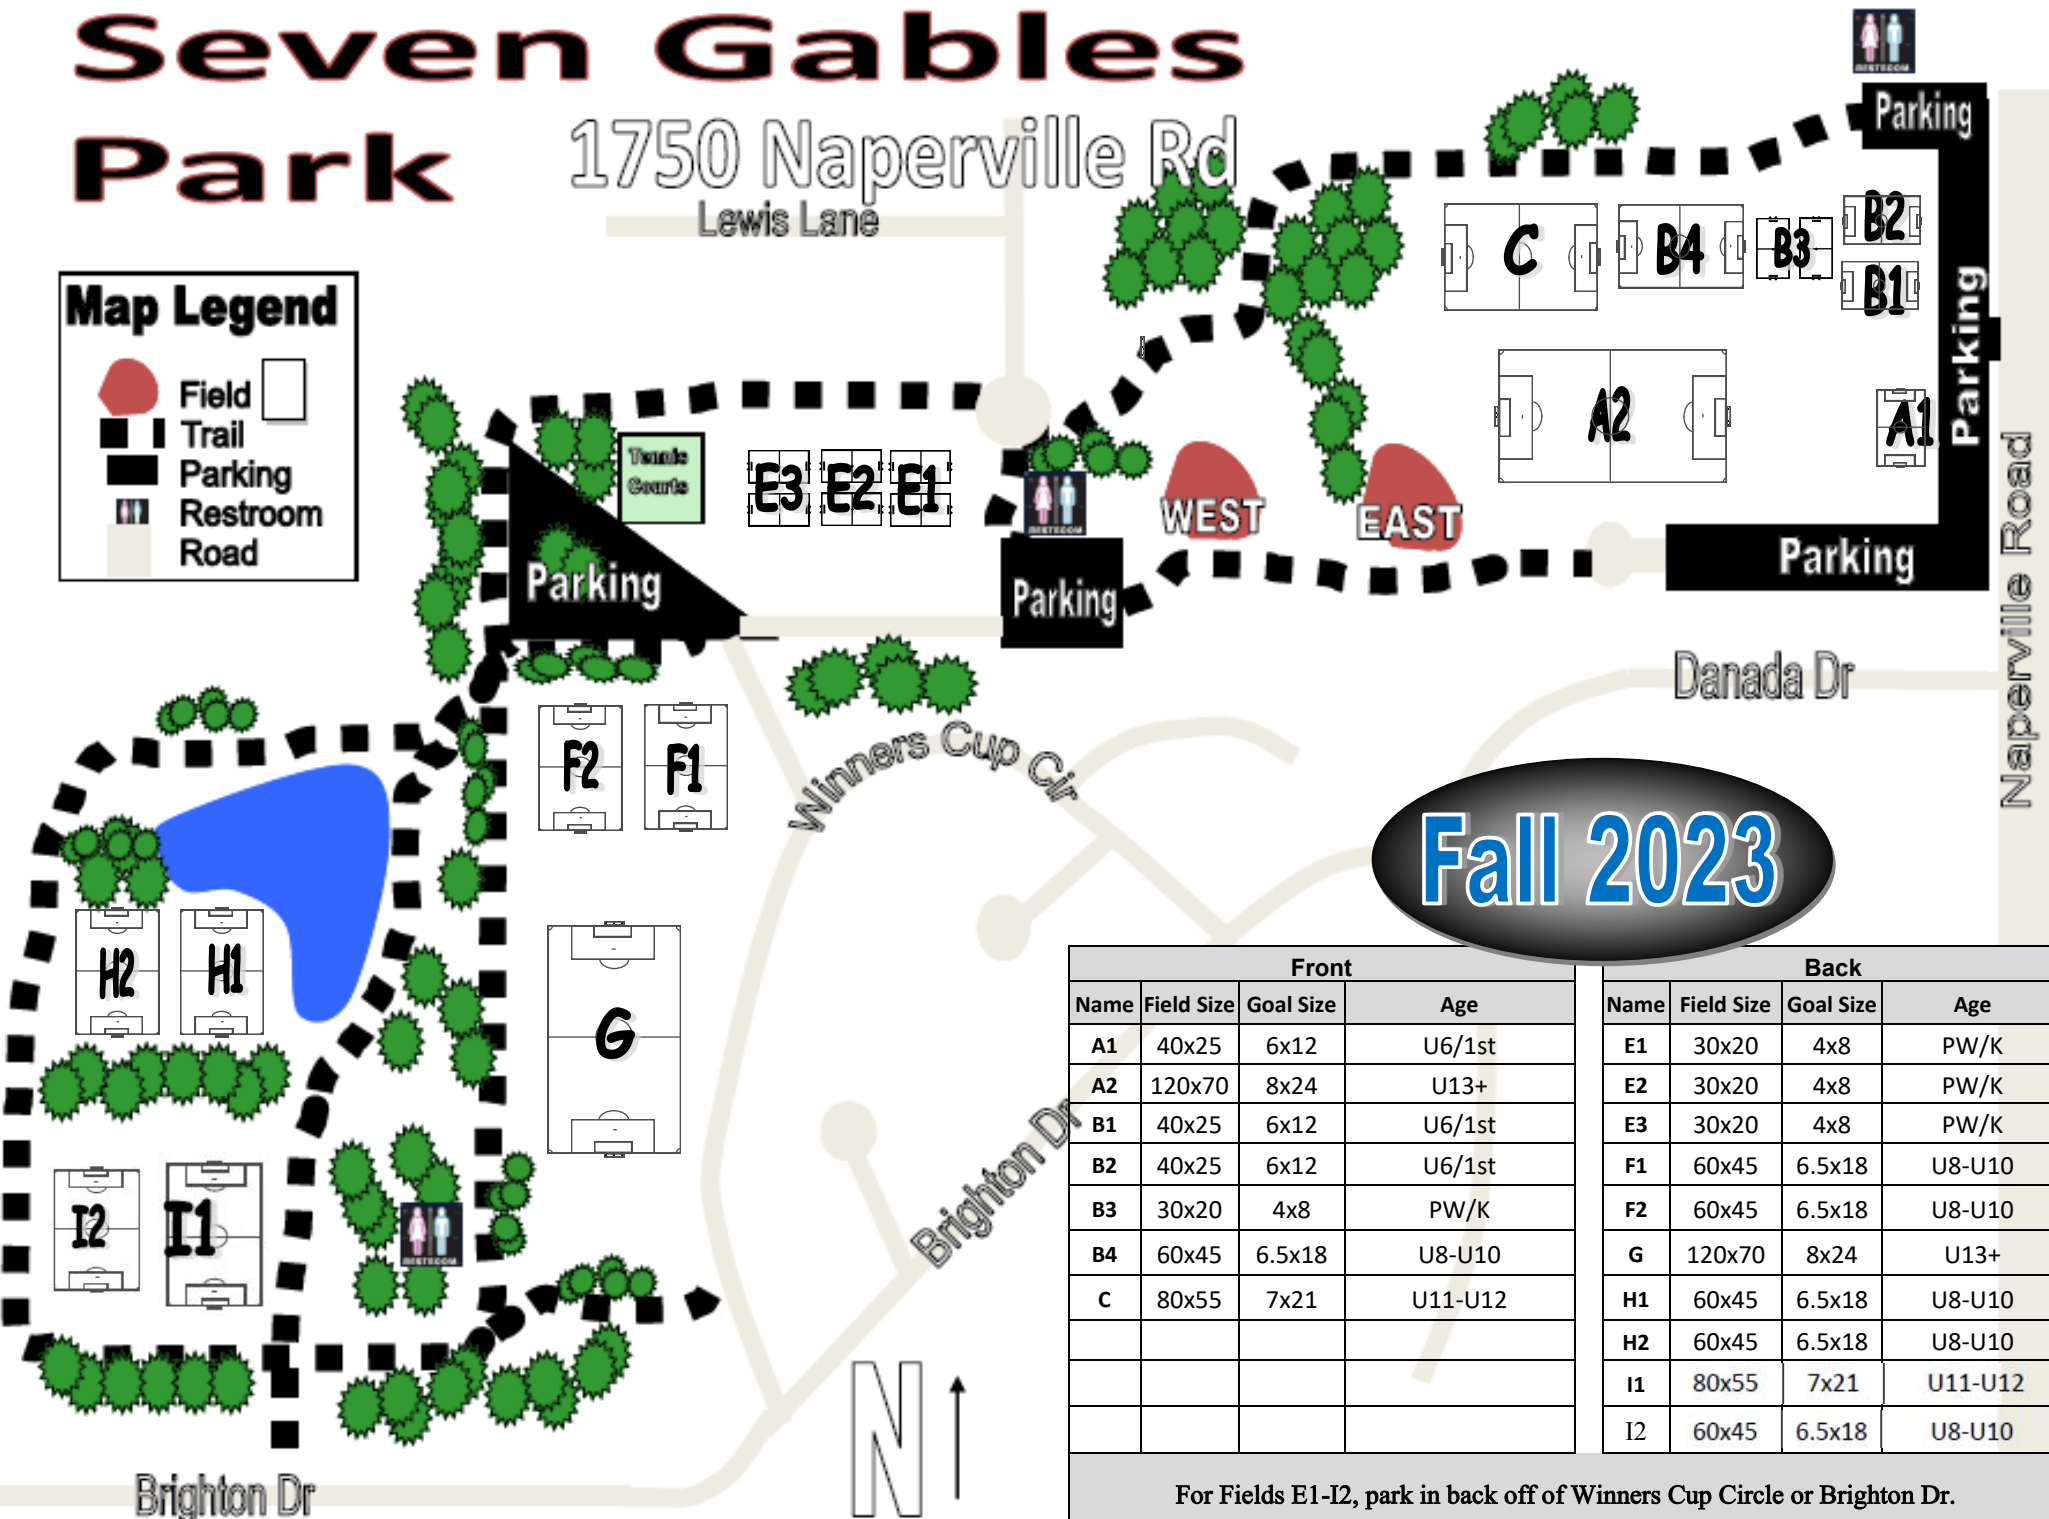

Seven Gables Park

1750 Naperville Rd

Lewis Lane

Map Legend

-  Field
-  Trail
-  Parking
-  Restroom
-  Road

Fall 2023

Front				Back			
Name	Field Size	Goal Size	Age	Name	Field Size	Goal Size	Age
A1	40x25	6x12	U6/1st	E1	30x20	4x8	PW/K
A2	120x70	8x24	U13+	E2	30x20	4x8	PW/K
B1	40x25	6x12	U6/1st	E3	30x20	4x8	PW/K
B2	40x25	6x12	U6/1st	F1	60x45	6.5x18	U8-U10
B3	30x20	4x8	PW/K	F2	60x45	6.5x18	U8-U10
B4	60x45	6.5x18	U8-U10	G	120x70	8x24	U13+
C	80x55	7x21	U11-U12	H1	60x45	6.5x18	U8-U10
				H2	60x45	6.5x18	U8-U10
				I1	80x55	7x21	U11-U12
				I2	60x45	6.5x18	U8-U10

For Fields E1-I2, park in back off of Winners Cup Circle or Brighton Dr.