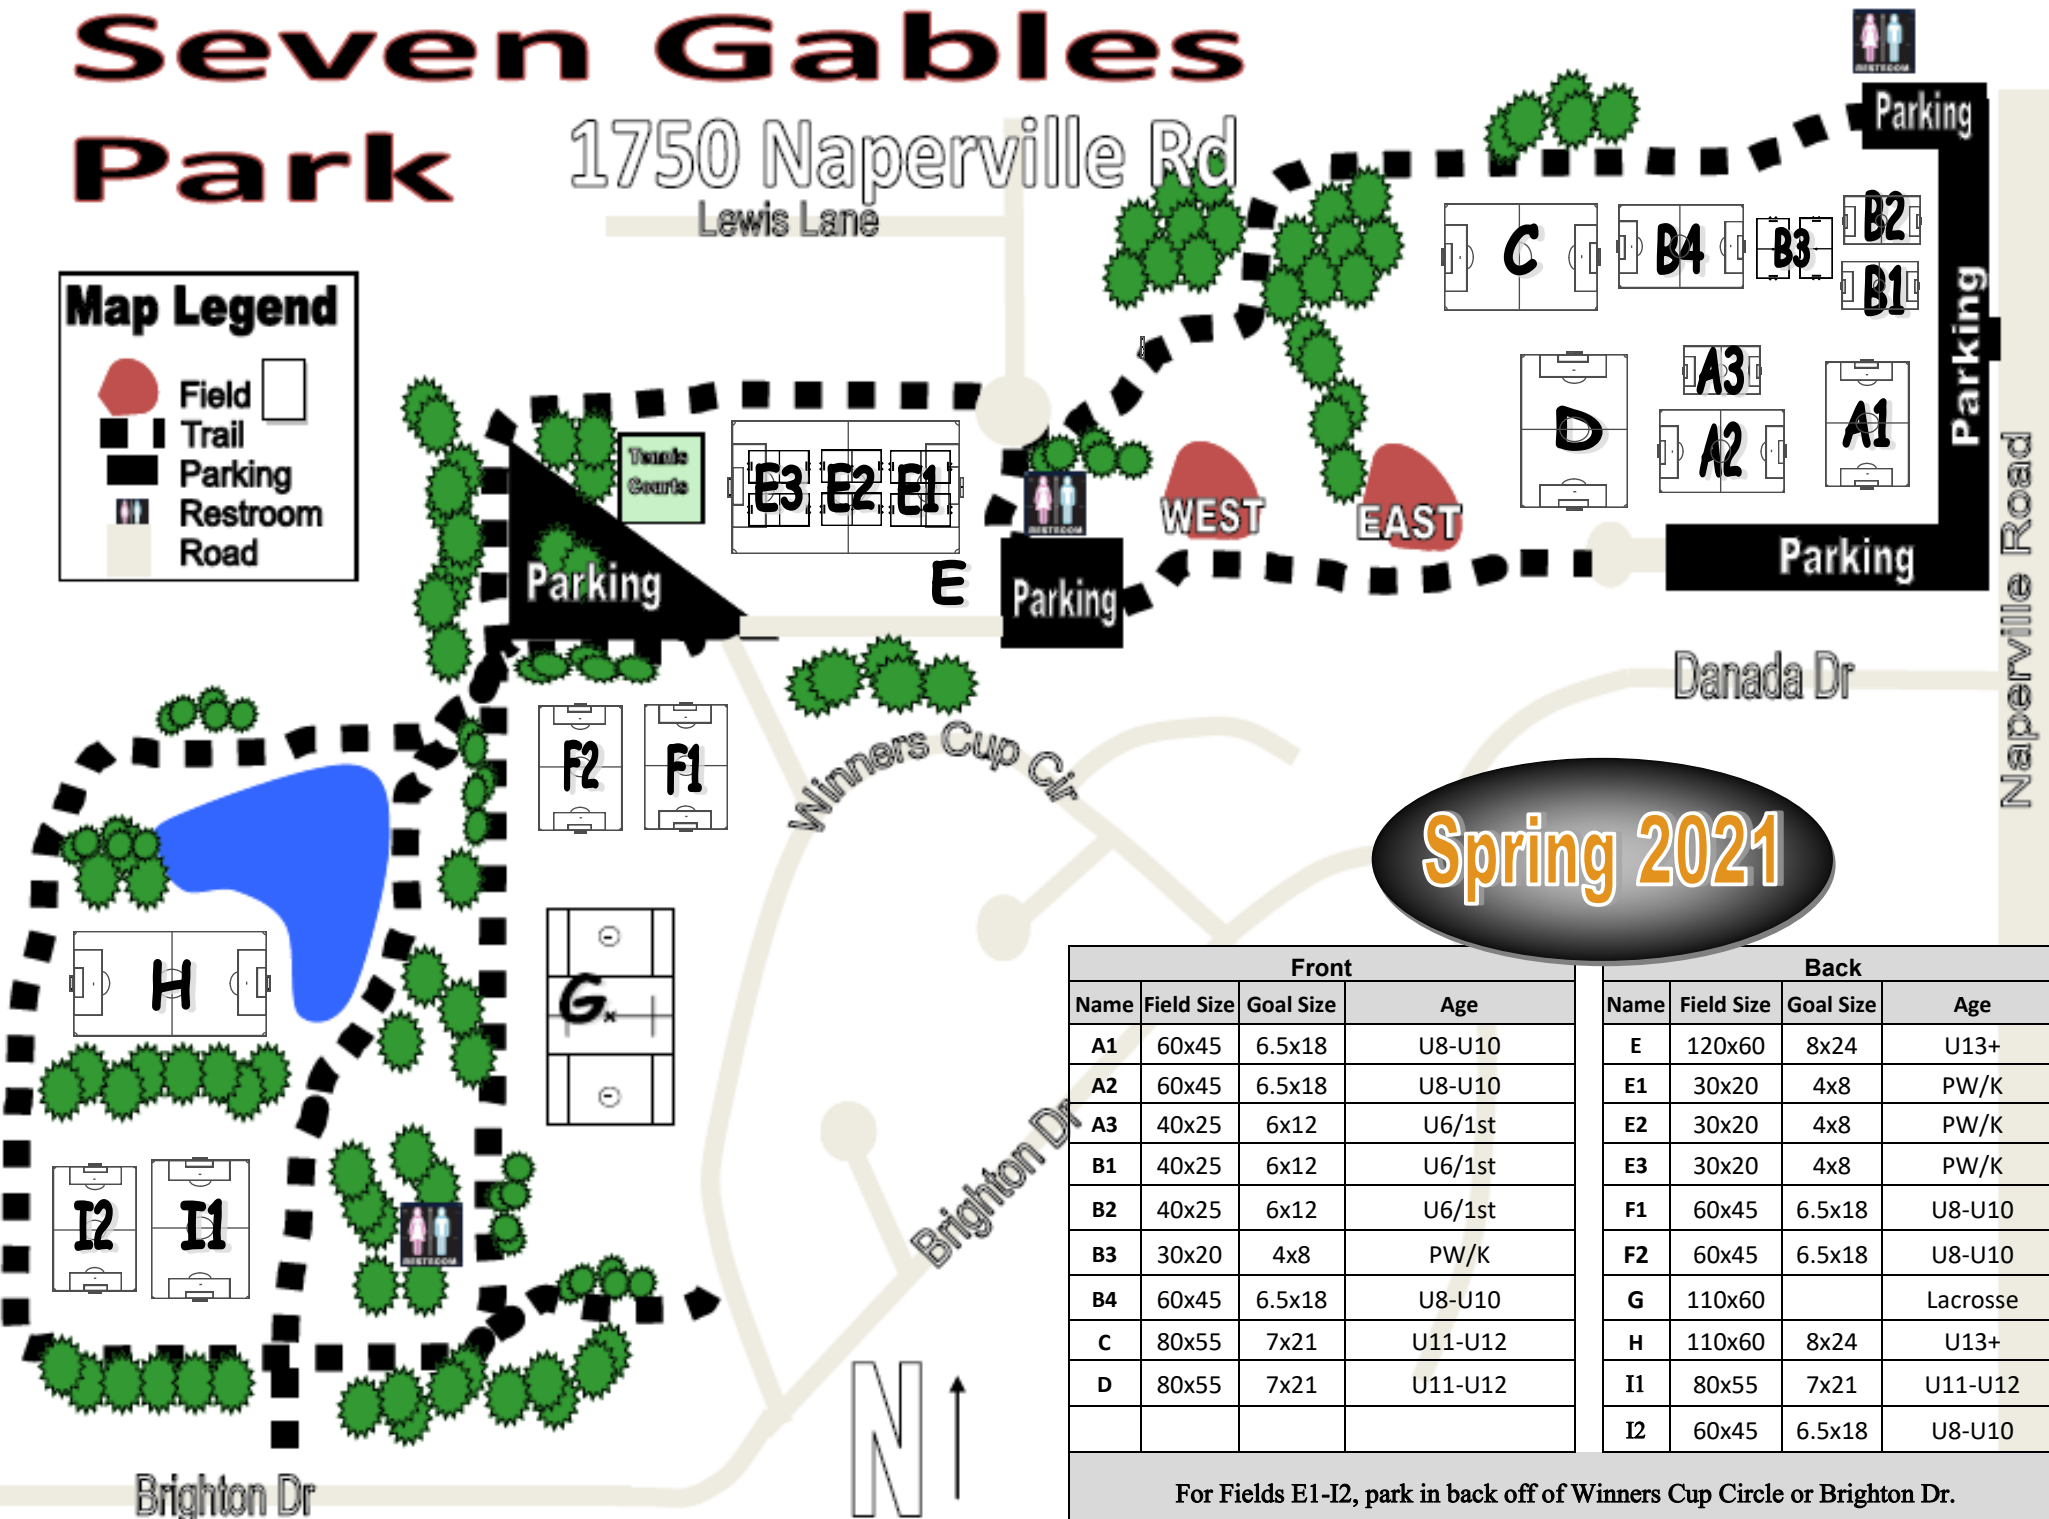

# Seven Gables Park

1750 Naperville Rd

Lewis Lane

## Map Legend

-  Field
-  Trail
-  Parking
-  Restroom
-  Road

**Spring 2021**

Front				Back			
Name	Field Size	Goal Size	Age	Name	Field Size	Goal Size	Age
A1	60x45	6.5x18	U8-U10	E	120x60	8x24	U13+
A2	60x45	6.5x18	U8-U10	E1	30x20	4x8	PW/K
A3	40x25	6x12	U6/1st	E2	30x20	4x8	PW/K
B1	40x25	6x12	U6/1st	E3	30x20	4x8	PW/K
B2	40x25	6x12	U6/1st	F1	60x45	6.5x18	U8-U10
B3	30x20	4x8	PW/K	F2	60x45	6.5x18	U8-U10
B4	60x45	6.5x18	U8-U10	G	110x60		Lacrosse
C	80x55	7x21	U11-U12	H	110x60	8x24	U13+
D	80x55	7x21	U11-U12	I1	80x55	7x21	U11-U12
				I2	60x45	6.5x18	U8-U10

For Fields E1-I2, park in back off of Winners Cup Circle or Brighton Dr.