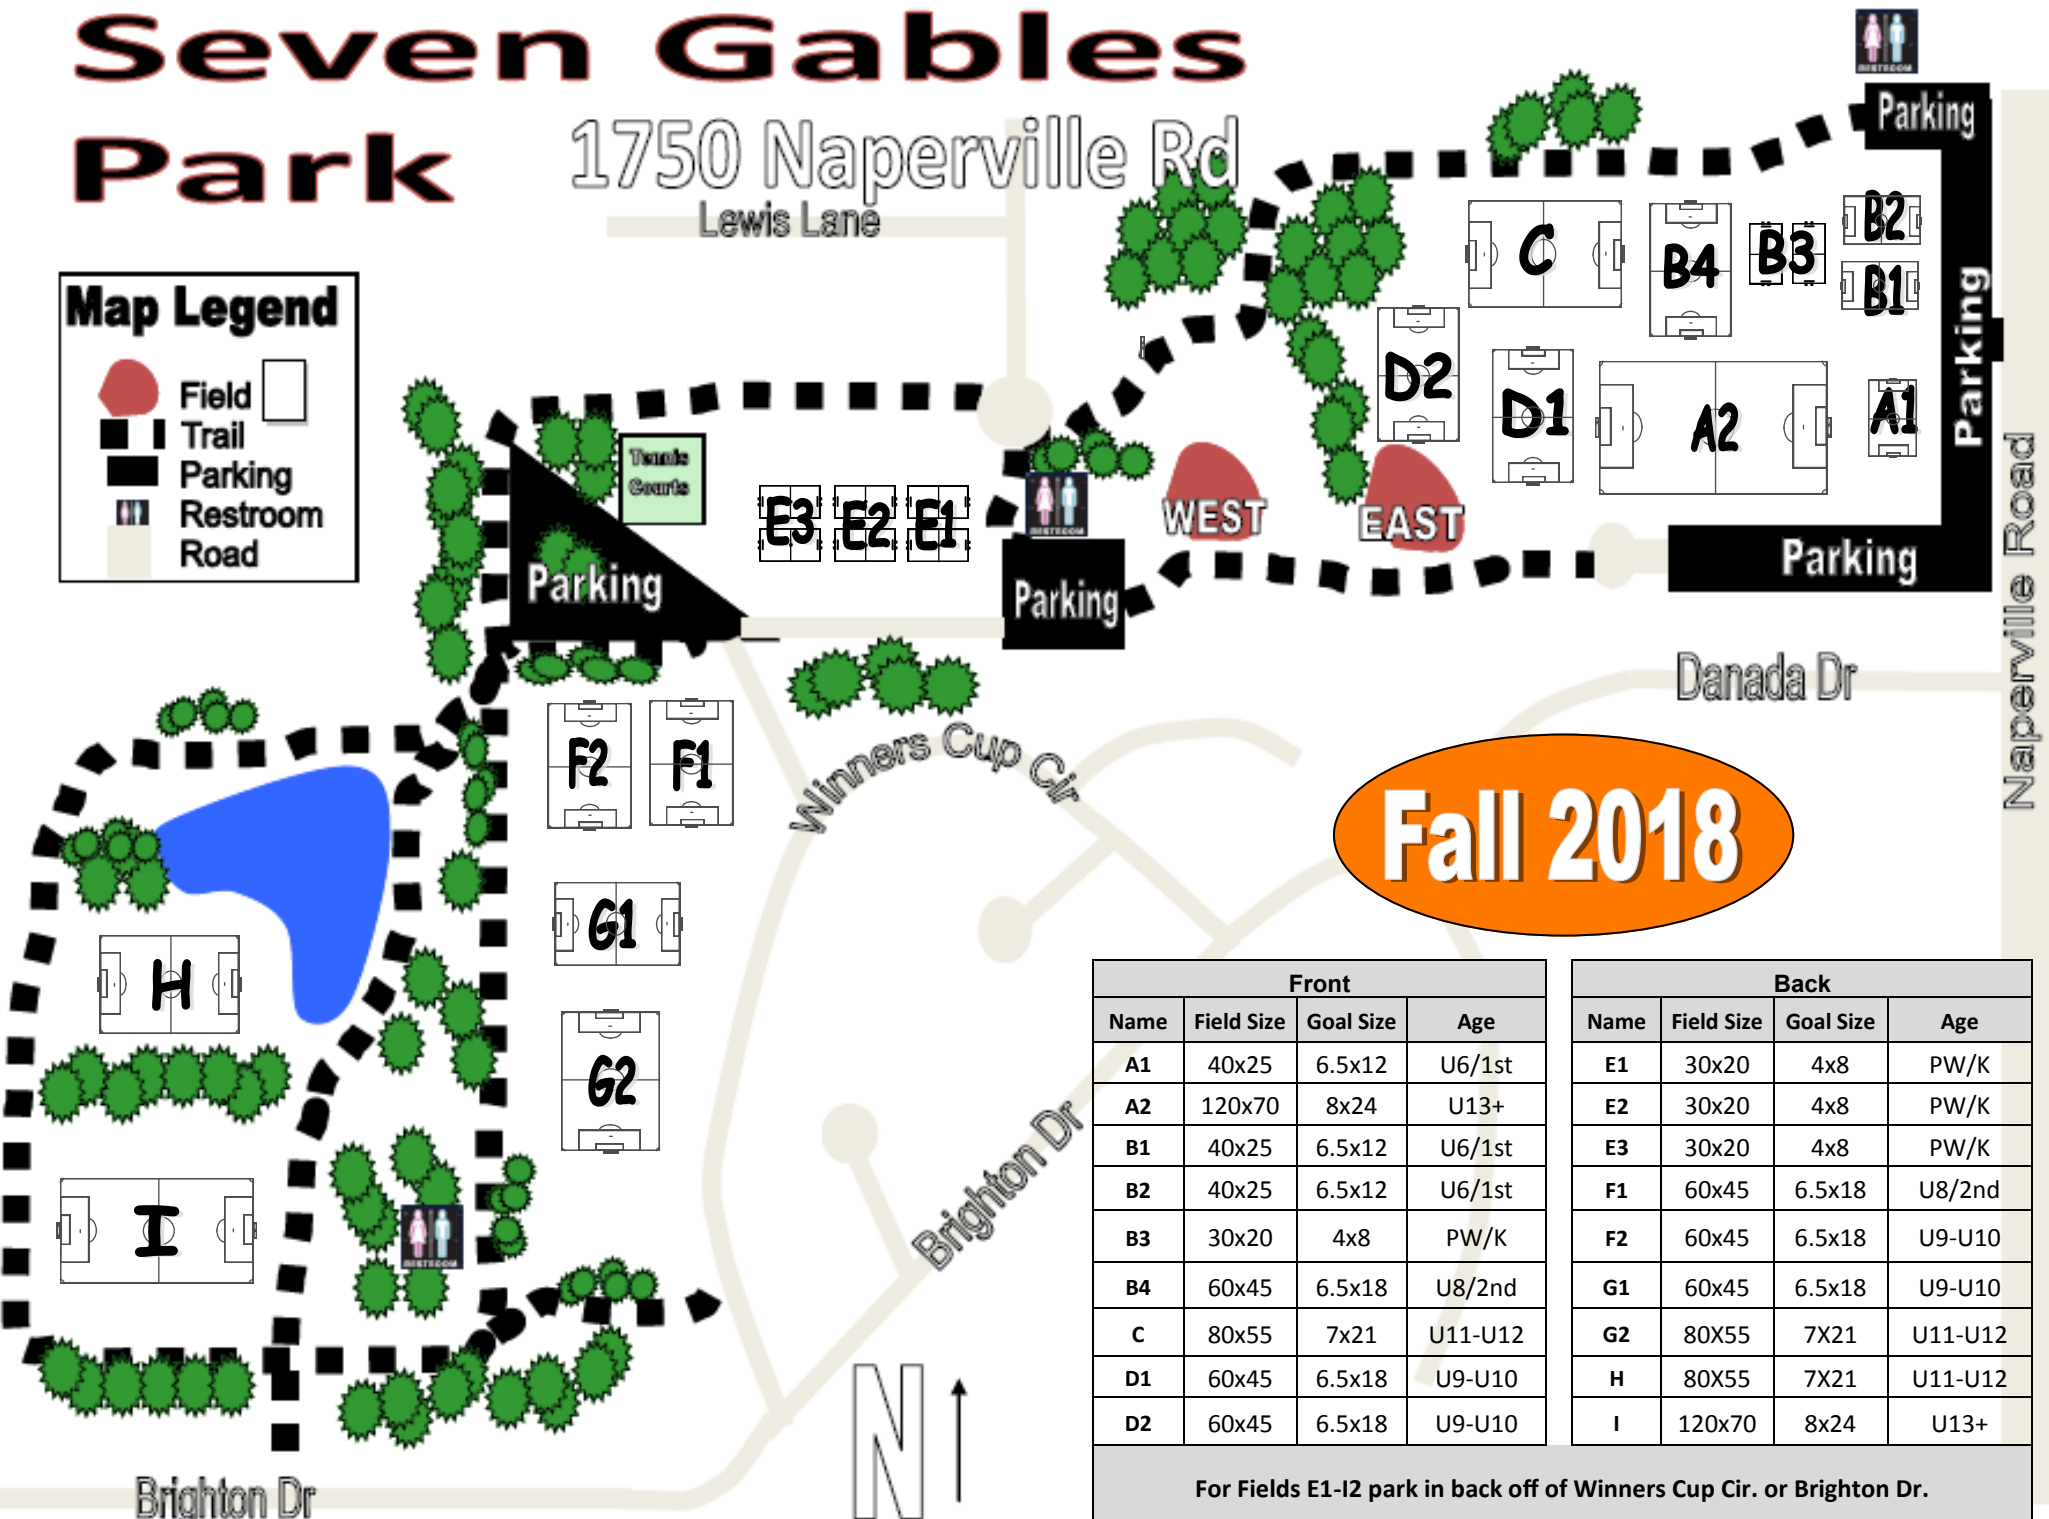

Seven Gables Park

1750 Naperville Rd
Lewis Lane

Map Legend

-  Field
-  Trail
-  Parking
-  Restroom
-  Road

Fall 2018

Front				Back			
Name	Field Size	Goal Size	Age	Name	Field Size	Goal Size	Age
A1	40x25	6.5x12	U6/1st	E1	30x20	4x8	PW/K
A2	120x70	8x24	U13+	E2	30x20	4x8	PW/K
B1	40x25	6.5x12	U6/1st	E3	30x20	4x8	PW/K
B2	40x25	6.5x12	U6/1st	F1	60x45	6.5x18	U8/2nd
B3	30x20	4x8	PW/K	F2	60x45	6.5x18	U9-U10
B4	60x45	6.5x18	U8/2nd	G1	60x45	6.5x18	U9-U10
C	80x55	7x21	U11-U12	G2	80x55	7x21	U11-U12
D1	60x45	6.5x18	U9-U10	H	80x55	7x21	U11-U12
D2	60x45	6.5x18	U9-U10	I	120x70	8x24	U13+

For Fields E1-I2 park in back off of Winners Cup Cir. or Brighton Dr.