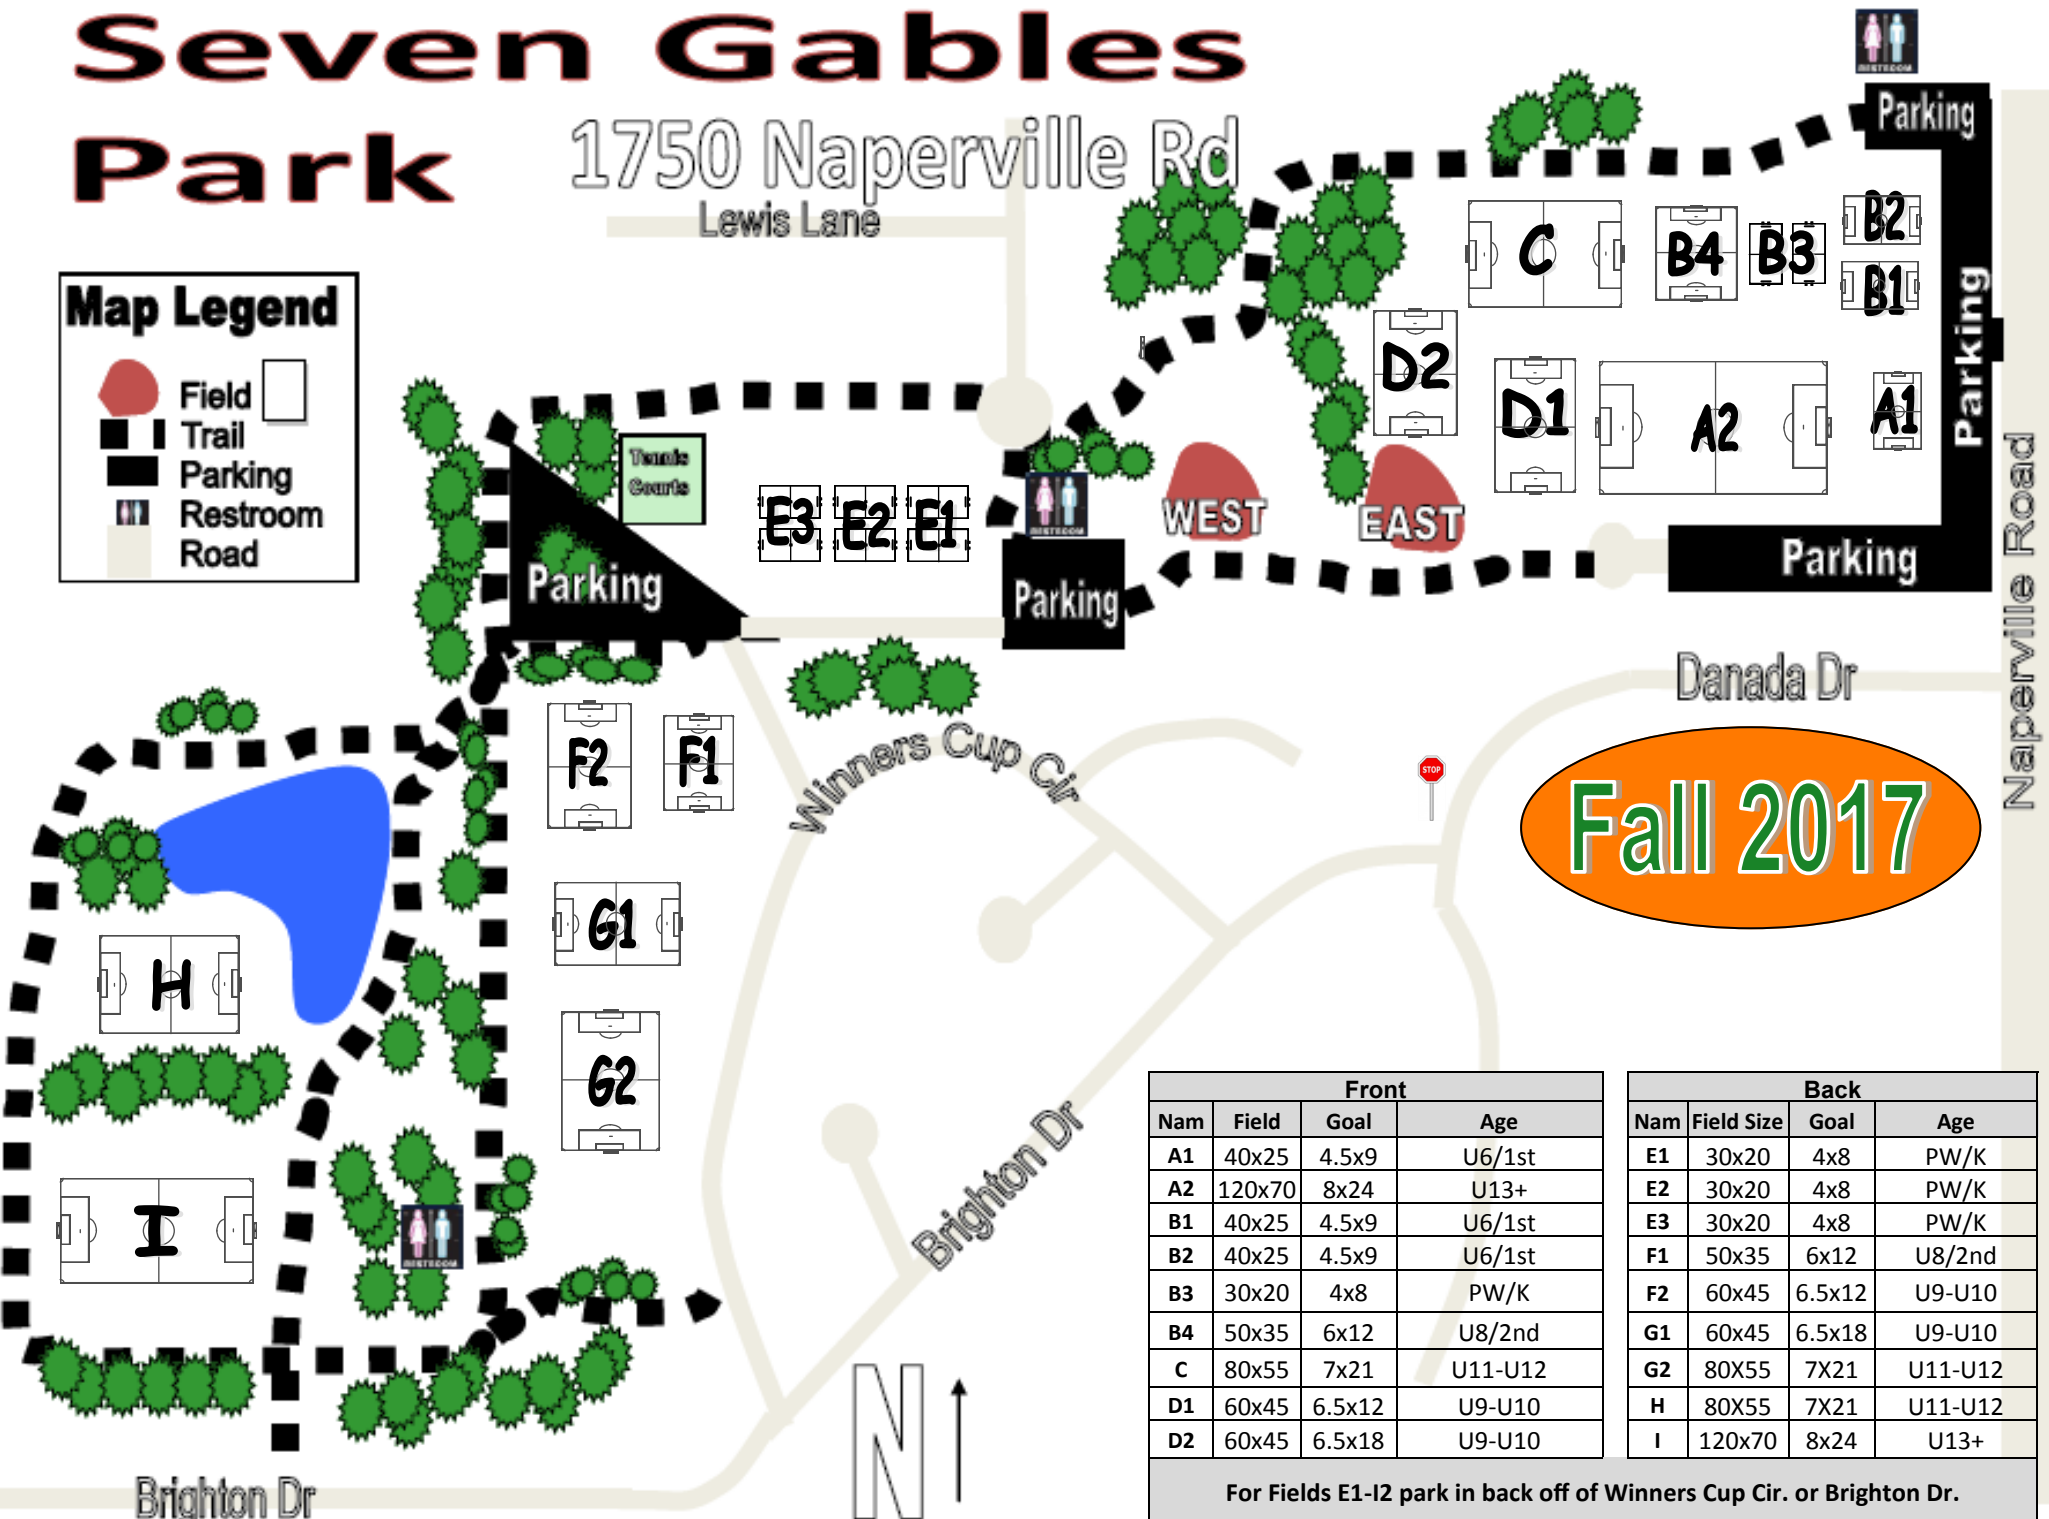

Seven Gables Park

1750 Naperville Rd
Lewis Lane

Map Legend

-  Field
-  Trail
-  Parking
-  Restroom
-  Road

Fall 2017

Front				Back			
Nam	Field	Goal	Age	Nam	Field Size	Goal	Age
A1	40x25	4.5x9	U6/1st	E1	30x20	4x8	PW/K
A2	120x70	8x24	U13+	E2	30x20	4x8	PW/K
B1	40x25	4.5x9	U6/1st	E3	30x20	4x8	PW/K
B2	40x25	4.5x9	U6/1st	F1	50x35	6x12	U8/2nd
B3	30x20	4x8	PW/K	F2	60x45	6.5x12	U9-U10
B4	50x35	6x12	U8/2nd	G1	60x45	6.5x18	U9-U10
C	80x55	7x21	U11-U12	G2	80x55	7x21	U11-U12
D1	60x45	6.5x12	U9-U10	H	80x55	7x21	U11-U12
D2	60x45	6.5x18	U9-U10	I	120x70	8x24	U13+

For Fields E1-I2 park in back off of Winners Cup Cir. or Brighton Dr.