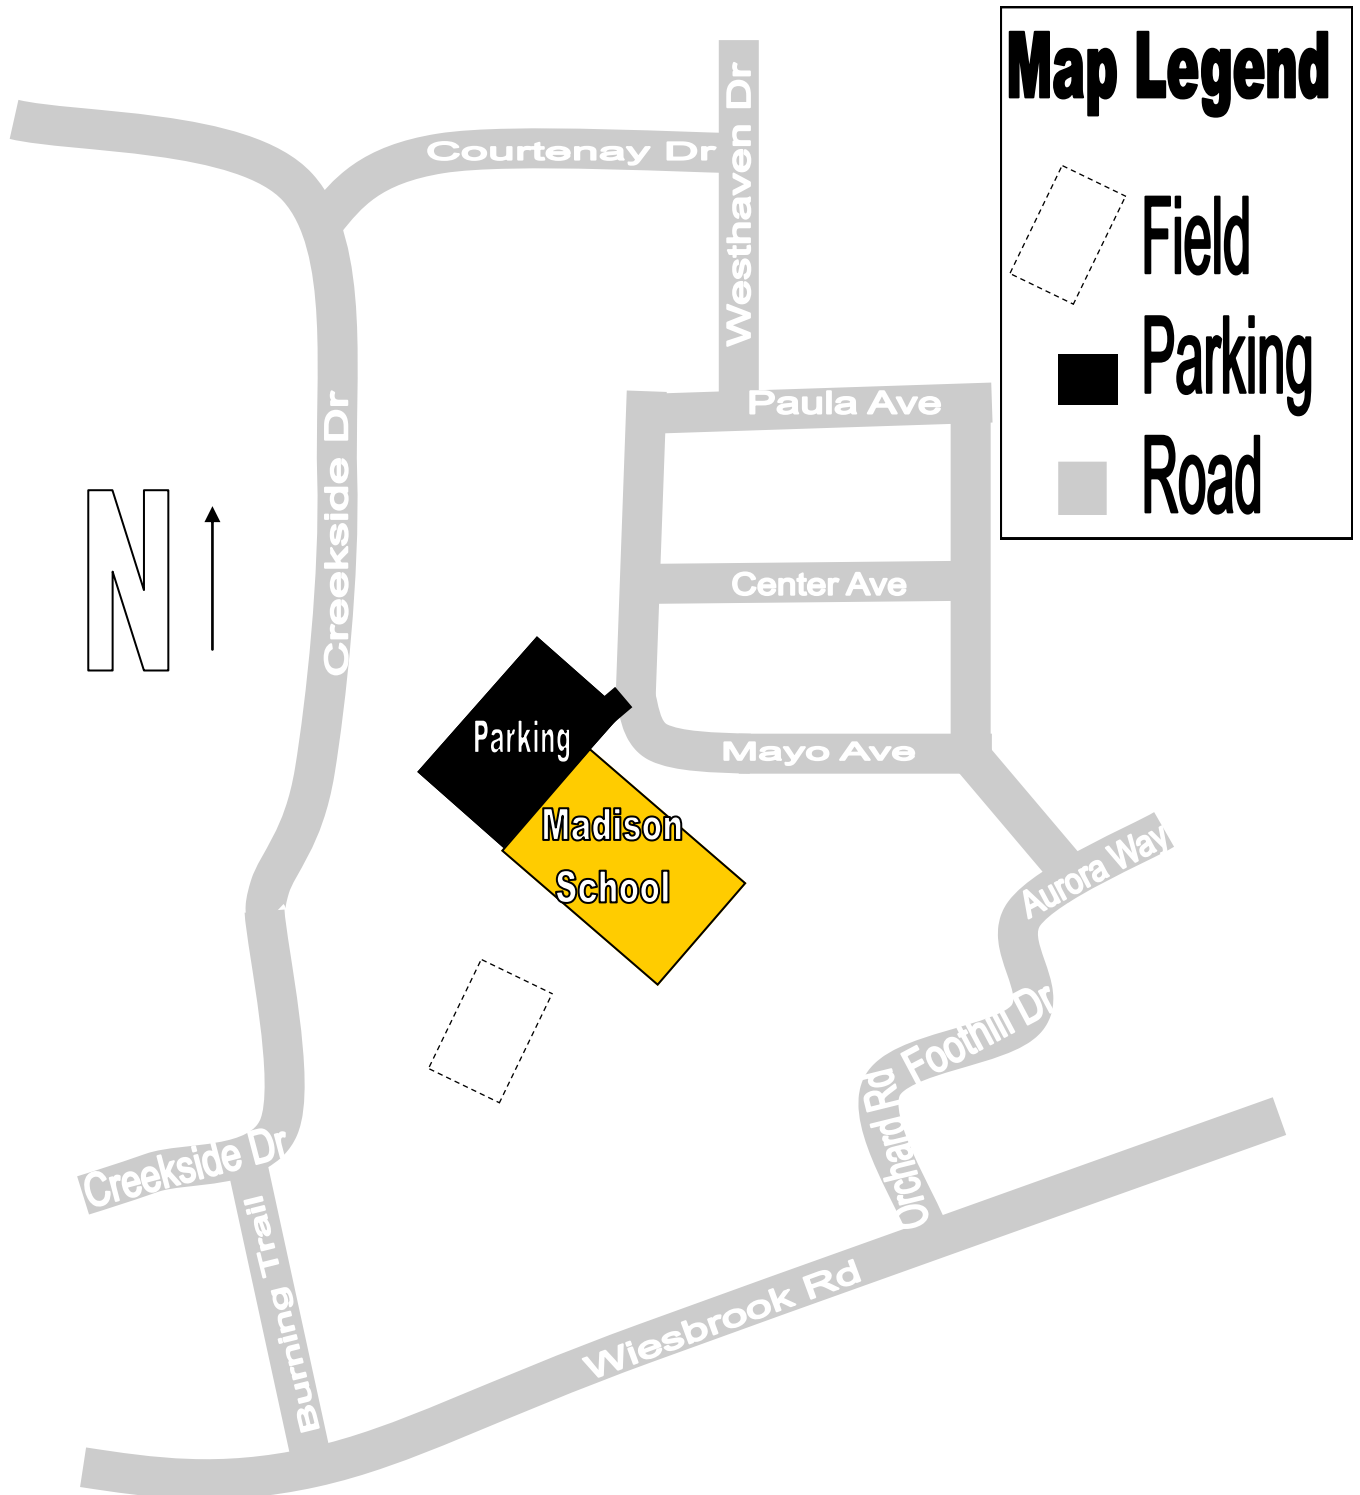

Madison

1620 Mayo

Roosevelt Rd

Map Legend

-  Field
-  Parking
-  Road