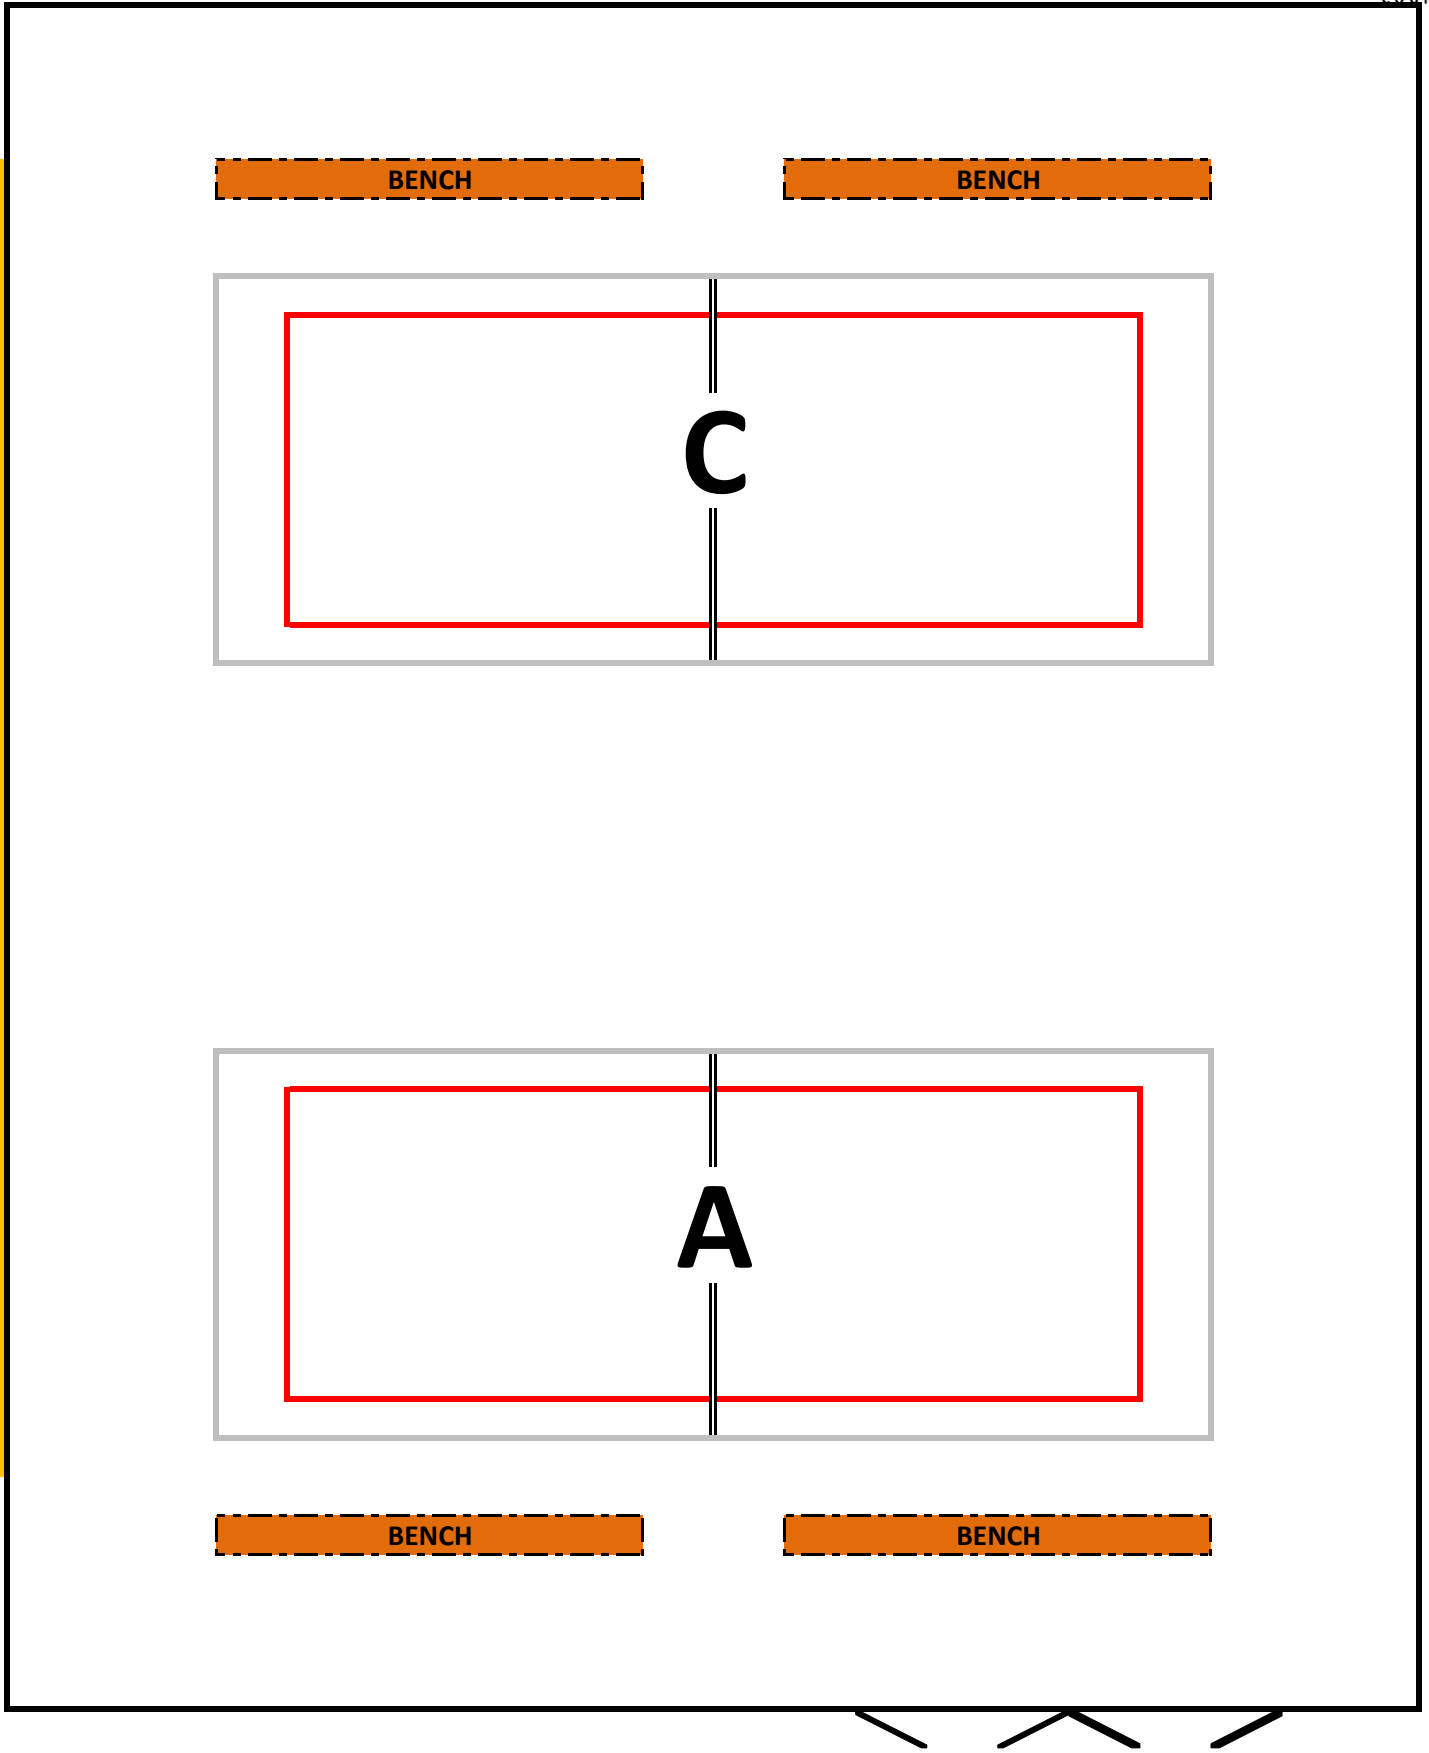

Wheaton Park District
Volleyball Court Layout
CAC-Main Game

WHEATON PARK DISTRICT
SUPPORTS
CHARACTER
RESPECT
responsibility
CARING
CITIZENSHIP
COURTESY
COUNTS!

Fan Seating in Balcony

Central Athletic Complex- Main Game